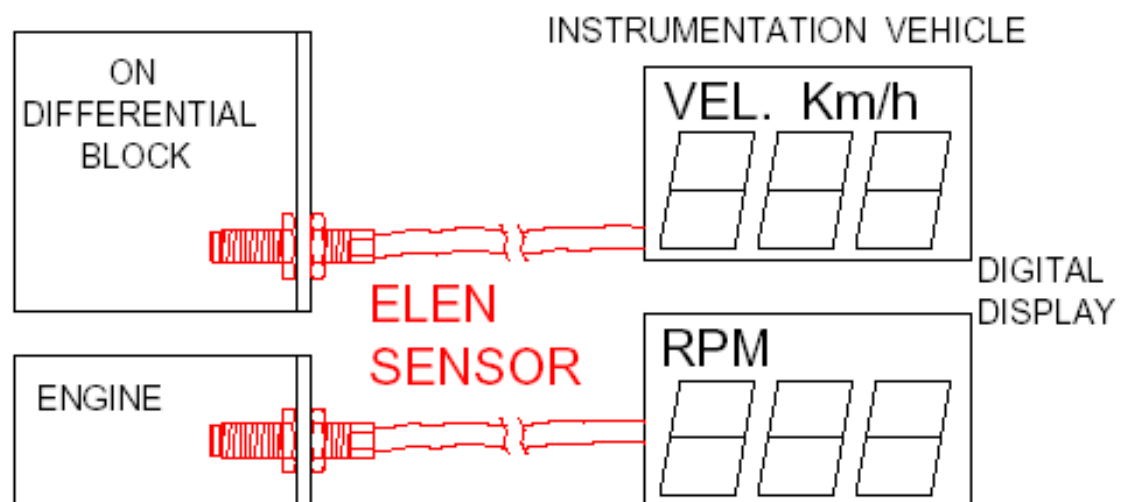

HALL EFFECT SENSOR FOR SPEED AND TURN (RPM)

LOW-COST

CARATTERISTICHE :

SENSORE ZERO SPEED-HALL EFFECT
 ALIMENTAZIONE: min. 4.5 – max. 30Vdc
 CORRENTE ASSORBITA: max. 25mA
 FREQUENZA: Min. 0Hz; Max. 15KHz
 RESISTENZA INTERNA: 145 Ohm \pm 30 Ohm
 RESISTENZAISOLAMENTO: 10 MOhm (500V)
 GRADO DI PROTEZIONE: IP67
 STRESS DA VIBRAZIONE: 10g/40 TO 1000Hz
 TEMPERATURA DI UTILIZZO: -40°C; +150°C
 PROTEZIONE DA INVERSIONE DI POLARITA' ,
 PROTETTO DA C.C. E PICCHI POSITIVI E
 NEGATIVI
 USCITA SEGNALE (FREQ.): NPN o PNP
 MATERIALE CORPO: ACCIAIO INOSSIDABILE
 GAP: 0 \div 3mm

CHARACTERISTICS :

ZERO SPEED SENSOR-HALL EFFECT
 ELECTTRIC IPUT: min. 4.5 – max. 30Vdc
 CURRENT ABSORBED: max. 25mA
 FREQUENCY: Min. 0Hz; Max. 15KHz
 INTERNAL RESISTANCE: 145 Ohm \pm 30 Ohm
 INSULATION RESISTANCE: 10 MOhm (500V)
 DEGREE OF PROTECTION: IP67
 STRESSES: 10g/40 TO 1000Hz
 OPERATING TEMPERATURE: -40°C; +150°C
 PROTECTED BY POLARITY INVERTION,
 PROTECTED FROM C.C. AND PEAKS
 POSITIVE AND NEGATIVE
 OUTPUT SIGNAL (FREQ.): NPN or PNP
 BODY MATERIAL: STAINLESS STEEL
 GAP: 0 \div 3mm

CONNECT NPN

CONNECT PNP

TYPICAL APPLICATION IN AUTOMOTIVE MARKET :

ELEN CODE	THREAD	TOTAL LENGTH	CONNECTOR	OUTPUT	CH
.0200					
.0201					
AA.02.0202	M9x1	45mm (1.772)	TYCO SUPERSEAL	NPN	9
AA.02.0203	M9x1	75mm (2.953)	TYCO SUPERSEAL	NPN	9
AA.02.0204	M9x1	45mm (1.772)	TYCO SUPERSEAL	PNP	9
AA.02.0205	M9x1	75mm (2.953)	TYCO SUPERSEAL	PNP	9
AA.02.0206	M9x1	45mm (1.772)	DEUTSCH	NPN	9
AA.02.0207	M9x1	75mm (2.953)	DEUTSCH	NPN	9
AA.02.0208	M9x1	45mm (1.772)	DEUTSCH	PNP	9
AA.02.0209	M9x1	75mm (2.953)	DEUTSCH	PNP	9
AA.02.0210	G 1/8	45mm (1.772)	TYCO SUPERSEAL	NPN	9
AA.02.0211	G 1/8	75mm (2.953)	TYCO SUPERSEAL	NPN	9
AA.02.0212	G 1/8	45mm (1.772)	TYCO SUPERSEAL	PNP	9
AA.02.0213	G 1/8	75mm (2.953)	TYCO SUPERSEAL	PNP	9
AA.02.0214	G 1/8	45mm (1.772)	DEUTSCH	NPN	9
AA.02.0215	G 1/8	75mm (2.953)	DEUTSCH	NPN	9
AA.02.0216	G 1/8	45mm (1.772)	DEUTSCH	PNP	9
AA.02.0217	G 1/8	75mm (2.953)	DEUTSCH	PNP	9