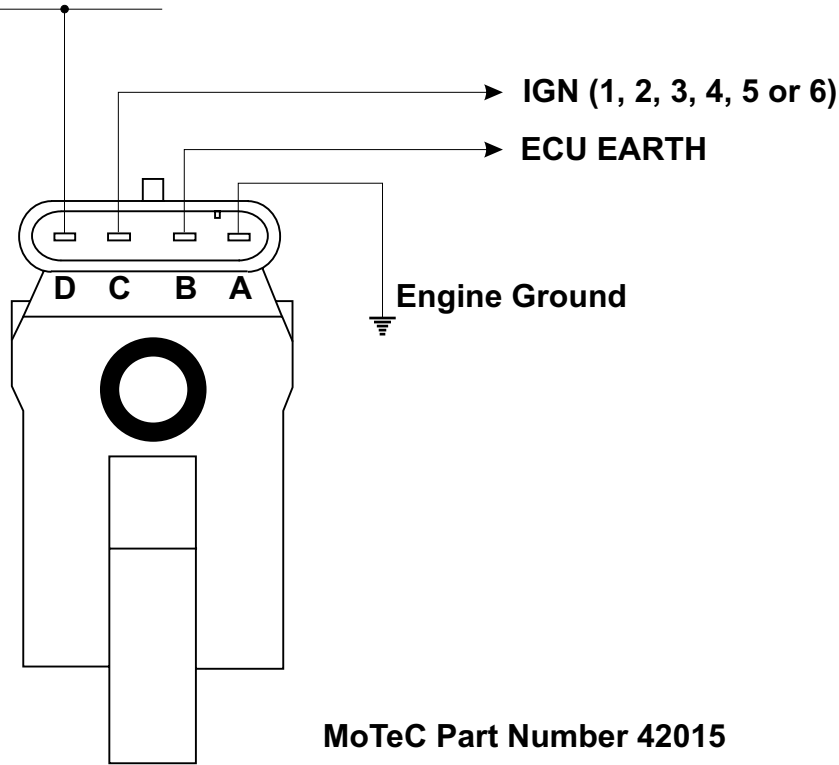

Ignition system Power

MoTeC Part Number 42015

Setup	ign	1
	COIL	Number of coils used
	dELL	3.0ms

**MoTeC**

Title **DENSO COIL / MODULE**

Date 03/12/2001 Drawn ST App AD Products ECU

Sheet No

1 of 1

Drawing No

**M32**